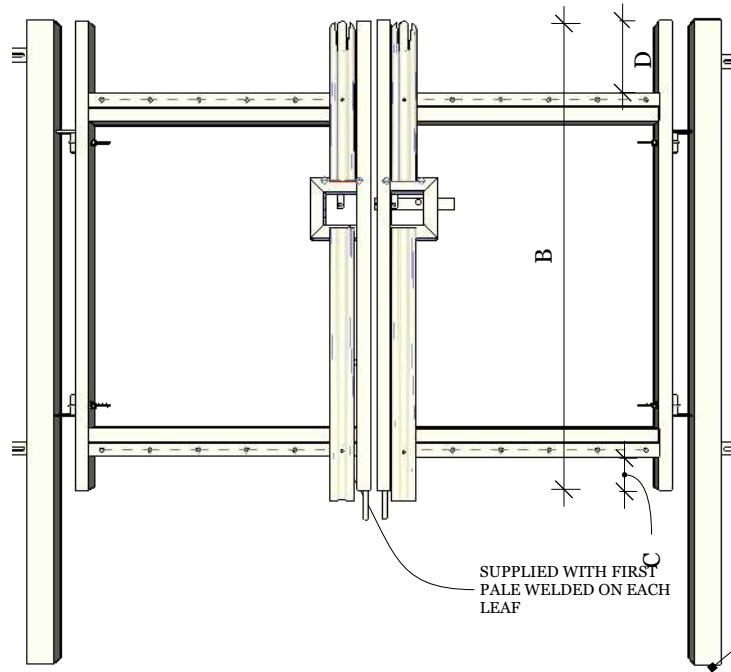

EYE BOLT

LUG

SINGLE LEAF PALISADE GATE

Not to scale. Property of AA Fencing UK LTD  
 Drawn by : Barry Connolly

March 8, 2023

SLIDE LATCH  
LOCKED

SLIDE LATCH  
OPEN

GATE HEIGHT	A	B	C	D
1.2M	1800mm	1150mm	130mm	205mm
1.5M	2100mm	1450mm	130mm	205mm
1.8M	2500mm	1750mm	130mm	275mm
2.0M	2800mm	1950mm	130mm	275mm
2.1M	2800mm	2050mm	230mm	275mm
2.4M	3200mm	2350mm	190mm	280mm
3.0M	4000mm	2950mm	360mm	455mm

EYE BOLT

LUG

GATE WIDTH	2M	3M	4M	5M	6M	7M	8M	9M	10M
** ALL MEASUREMENTS ARE IN mm AND THE EYBOLT SIZE IS EQUAL TO THE LUG SIZE									
1.2 M HIGH	POSTS: 70X70   LUGS 16	POSTS: 80X80   LUGS 16	POSTS: 100X100   LUGS 19	POSTS: 100X100   LUGS 25	POSTS: 100X100   LUGS 25	POSTS: 120X120   LUGS 32	POSTS: 120X120   LUGS 32	POSTS: 150X150   LUGS 32	POSTS: 150X150   LUGS 32
1.5M HIGH	POSTS: 70X70   LUGS 16	POSTS: 80X80   LUGS 19	POSTS: 100X100   LUGS 19	POSTS: 100X100   LUGS 25	POSTS: 120X120   LUGS 25	POSTS: 120X120   LUGS 32	POSTS: 150X150   LUGS 32	POSTS: 150X150   LUGS 32	POSTS: 180X180   LUGS 32
1.8M HIGH	POSTS: 70X70   LUGS 16	POSTS: 100X100   LUGS 19	POSTS: 100X100   LUGS 19	POSTS: 120X120   LUGS 25	POSTS: 120X120   LUGS 25	POSTS: 150X150   LUGS 32	POSTS: 150X150   LUGS 32	POSTS: 180X180   LUGS 32	POSTS: 200X200   LUGS 32
2.0/2.1M HIGH	POSTS: 80X80   LUGS 19	POSTS: 100X100   LUGS 19	POSTS: 100X100   LUGS 19	POSTS: 120X120   LUGS 25	POSTS: 120X120   LUGS 25	POSTS: 150X150   LUGS 32	POSTS: 150X150   LUGS 32	POSTS: 180X180   LUGS 32	POSTS: 200X200   LUGS 32
2.4M HIGH	POSTS: 80X80   LUGS 19	POSTS: 100X100   LUGS 19	POSTS: 100X100   LUGS 19	POSTS: 120X120   LUGS 25	POSTS: 120X120   LUGS 25	POSTS: 150X150   LUGS 32	POSTS: 150X150   LUGS 32	POSTS: 180X180   LUGS 32	POSTS: 200X200   LUGS 32
3.0M HIGH	POSTS: 100X100   LUGS 19	POSTS: 120X120   LUGS 25	POSTS: 120X120   LUGS 25	POSTS: 150X150   LUGS 32	POSTS: 150X150   LUGS 32	POSTS: 180X180   LUGS 32	POSTS: 180X180   LUGS 32	POSTS: 203X203   LUGS 32	POSTS: 203X203   LUGS 32