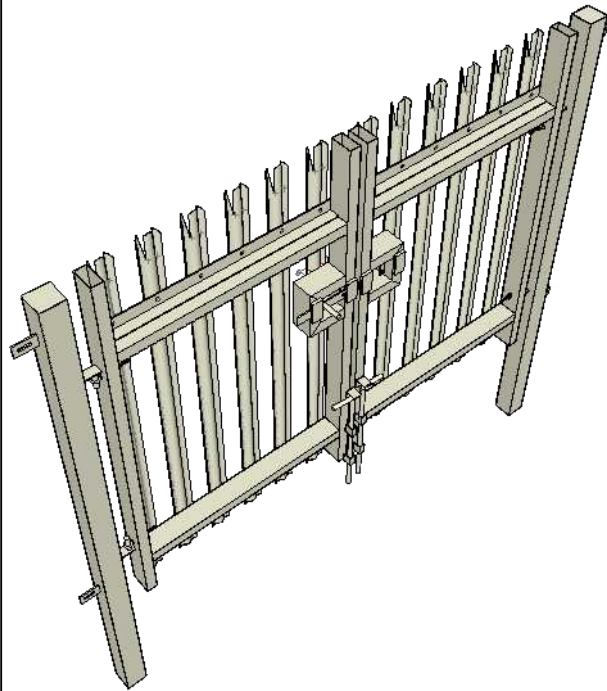

EYE BOLT

LUG

SINGLE LEAF PALISADE GATE

Not to scale. Property of AA Fencing UK LTD  
 Drawn by : Barry Connolly

March 8, 2023

SLIDE LATCH  
LOCKED

SLIDE LATCH  
OPEN

GATE HEIGHT	A	B	C	D
1.2M	1800mm	1150mm	130mm	205mm
1.5M	2100mm	1450mm	130mm	205mm
1.8M	2500mm	1750mm	130mm	275mm
2.0M	2800mm	1950mm	130mm	275mm
2.1M	2800mm	2050mm	230mm	275mm
2.4M	3200mm	2350mm	190mm	280mm
3.0M	4000mm	2950mm	360mm	455mm

EYE BOLT

LUG

GATE WIDTH	2M	3M	4M	5M	6M	7M	8M	9M	10M
** ALL MEASUREMENTS ARE IN mm AND THE EYBOLT SIZE IS EQUAL TO THE LUG SIZE									
1.2 M HIGH	POSTS: 70X70   LUGS 16	POSTS: 80X80   LUGS 16	POSTS: 100X100   LUGS 19	POSTS: 100X100   LUGS 25	POSTS: 100X100   LUGS 25	POSTS: 120X120   LUGS 32	POSTS: 120X120   LUGS 32	POSTS: 150X150   LUGS 32	POSTS: 150X150   LUGS 32
1.5M HIGH	POSTS: 70X70   LUGS 16	POSTS: 80X80   LUGS 19	POSTS: 100X100   LUGS 19	POSTS: 100X100   LUGS 25	POSTS: 120X120   LUGS 25	POSTS: 120X120   LUGS 32	POSTS: 150X150   LUGS 32	POSTS: 150X150   LUGS 32	POSTS: 180X180   LUGS 32
1.8M HIGH	POSTS: 70X70   LUGS 16	POSTS: 100X100   LUGS 19	POSTS: 100X100   LUGS 19	POSTS: 120X120   LUGS 25	POSTS: 120X120   LUGS 25	POSTS: 150X150   LUGS 32	POSTS: 150X150   LUGS 32	POSTS: 180X180   LUGS 32	POSTS: 200X200   LUGS 32
2.0/2.1M HIGH	POSTS: 80X80   LUGS 19	POSTS: 100X100   LUGS 19	POSTS: 100X100   LUGS 19	POSTS: 120X120   LUGS 25	POSTS: 120X120   LUGS 25	POSTS: 150X150   LUGS 32	POSTS: 150X150   LUGS 32	POSTS: 180X180   LUGS 32	POSTS: 200X200   LUGS 32
2.4M HIGH	POSTS: 80X80   LUGS 19	POSTS: 100X100   LUGS 19	POSTS: 100X100   LUGS 19	POSTS: 120X120   LUGS 25	POSTS: 120X120   LUGS 25	POSTS: 150X150   LUGS 32	POSTS: 150X150   LUGS 32	POSTS: 180X180   LUGS 32	POSTS: 200X200   LUGS 32
3.0M HIGH	POSTS: 100X100   LUGS 19	POSTS: 120X120   LUGS 25	POSTS: 120X120   LUGS 25	POSTS: 150X150   LUGS 32	POSTS: 150X150   LUGS 32	POSTS: 180X180   LUGS 32	POSTS: 180X180   LUGS 32	POSTS: 203X203   LUGS 32	POSTS: 203X203   LUGS 32