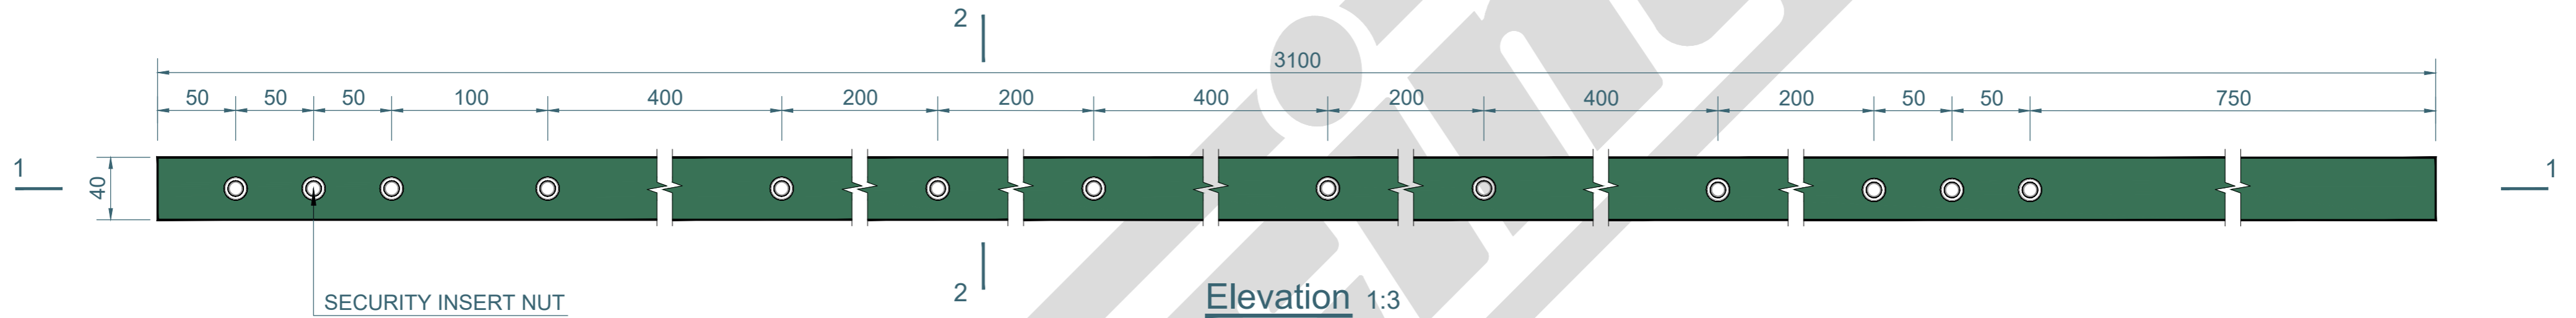

2.4m HIGH 40x60mm INTERMEDIATE DIG IN POST ONLY(AL3100mm)

AA Fencing AA Fencing UK Ltd. The Wireworks Evans Road, Speke Liverpool L24 9PB 0151 363 1234 info@aafencing.co.uk	TITLE: 2.4m HIGH 40x60mm INTERMEDIATE DIG IN POST ONLY(AL3100mm)	SIZE: A2	RVE: 1.0	DRAWN: W.CY	DATE: 15/03/2025	SCALE: 1:3	NOTE: SHOULD ANY DISCREPANCIES BE FOUND WITH THIS DRAWING, PLEASE INFORM AA FENCING. COPYRIGHT OF THIS DRAWING IS OWNED BY AA FENCING UK LIMITED
	WEIGHT: POST 7.1kg				SHEET 2 OF 3		

TWIN MESH FITTINGS

M8x40mm MESH SECURITY INSERT BOLT

SECURITY INSERT NUT

SECURITY KEY

UNIVERSAL FIXING CLIP

TITLE: TWIN MESH FITTINGS

AA Fencing UK Ltd. The Wireworks Evans
Road, Speke Liverpool L24 9PB
0151 363 1234 info@aafencing.co.uk