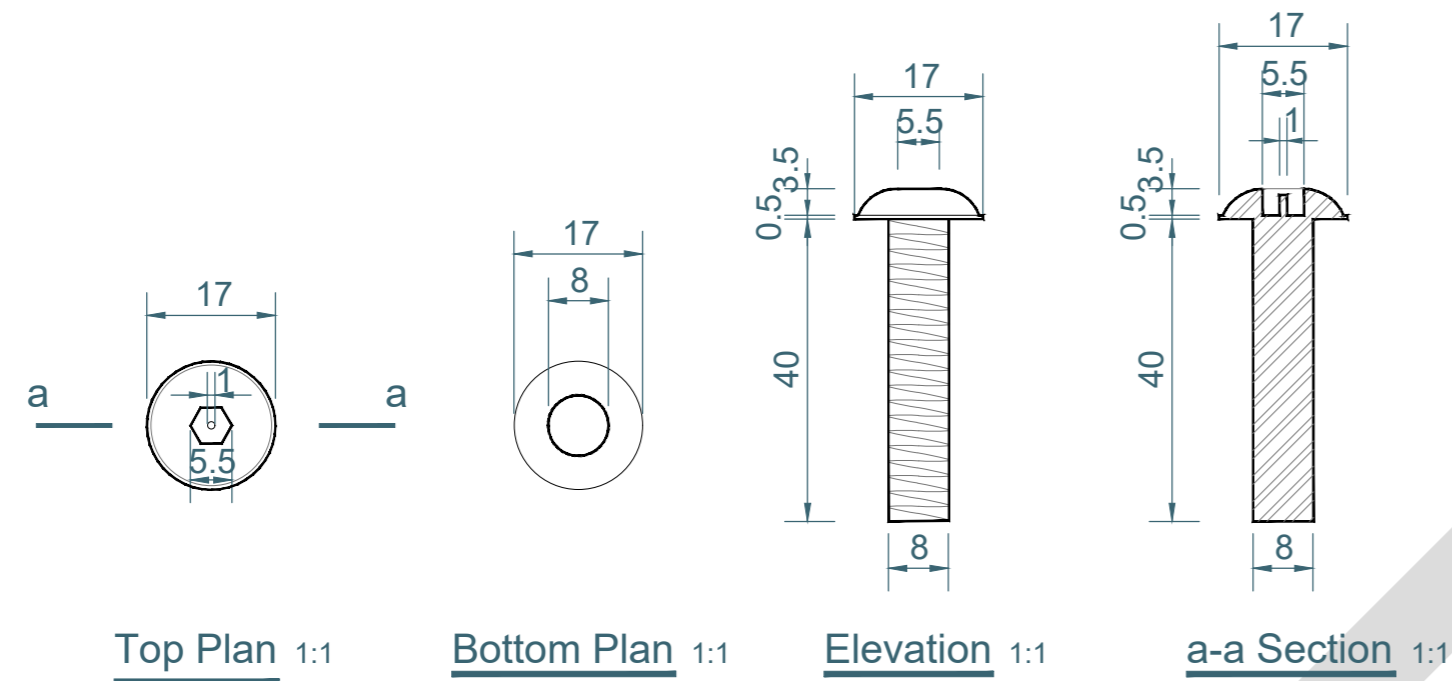

2.4m HIGH 40x60mm INTERMEDIATE DIG IN POST ONLY(AL3100mm)

AA Fencing AA Fencing UK Ltd. The Wireworks Evans Road, Speke Liverpool L24 9PB 0151 363 1234 info@aafencing.co.uk	TITLE: 2.4m HIGH 40x60mm INTERMEDIATE DIG IN POST ONLY(AL3100mm)	SIZE: A2	RVE: 1.0	DRAWN: W.CY	DATE: 15/03/2025	SCALE: 1:3	NOTE: SHOULD ANY DISCREPANCIES BE FOUND WITH THIS DRAWING, PLEASE INFORM AA FENCING. COPYRIGHT OF THIS DRAWING IS OWNED BY AA FENCING UK LIMITED
	WEIGHT: POST 7.1kg				SHEET 2 OF 3		

TWIN MESH FITTINGS

M8x40mm MESH SECURITY INSERT BOLT

SECURITY INSERT NUT

SECURITY KEY

UNIVERSAL FIXING CLIP

TITLE: TWIN MESH FITTINGS

AA Fencing UK Ltd. The Wireworks Evans
Road, Speke Liverpool L24 9PB
0151 363 1234 info@aafencing.co.uk

SIZE:

A2

RVE:

1.0

DRAWN:

W.CY

DATE:

15/03/2025

SCALE:

1:1

WEIGHT: POST 7.1kg

SHEET 3 OF 3

NOTE:

SHOULD ANY DISCREPANCIES BE FOUND WITH THIS DRAWING, PLEASE INFORM AA FENCING. COPYRIGHT OF THIS DRAWING IS OWNED BY AA FENCING UK LIMITED