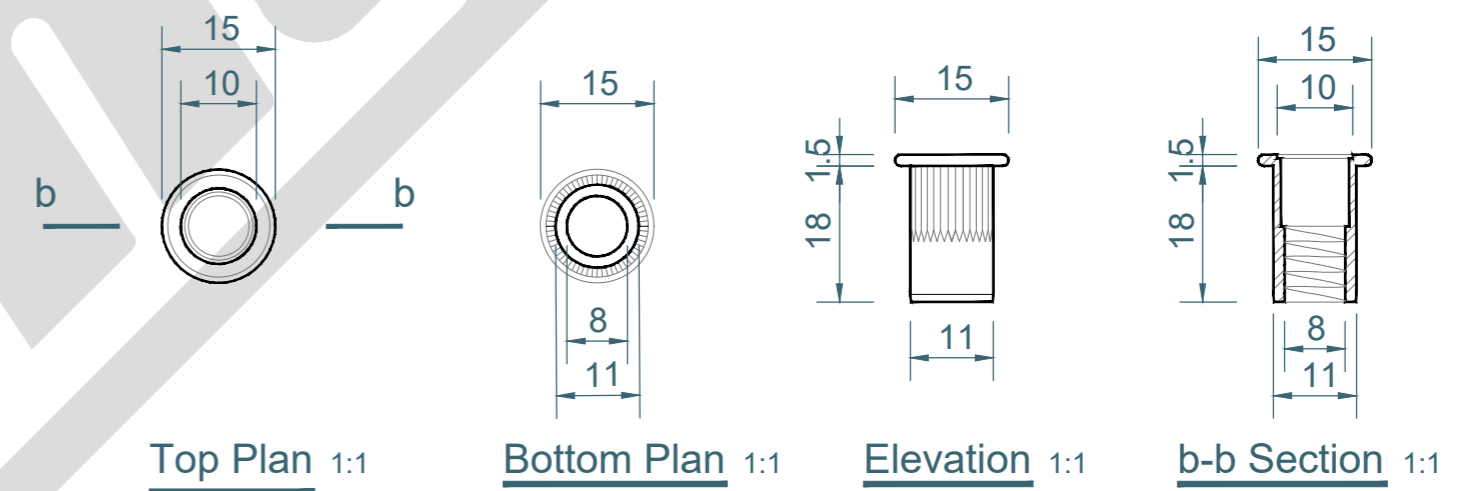

2.4m HIGH 40x60mm INTERMEDIATE DIG IN POST ONLY(AL3100mm)

AA Fencing AA Fencing UK Ltd. The Wireworks Evans Road, Speke Liverpool L24 9PB 0151 363 1234 info@aafencing.co.uk	TITLE: 2.4m HIGH 40x60mm INTERMEDIATE DIG IN POST ONLY(AL3100mm)	SIZE: A2	RVE: 1.0	DRAWN: W.CY	DATE: 15/03/2025	SCALE: 1:3	NOTE: SHOULD ANY DISCREPANCIES BE FOUND WITH THIS DRAWING, PLEASE INFORM AA FENCING. COPYRIGHT OF THIS DRAWING IS OWNED BY AA FENCING UK LIMITED
	WEIGHT: POST 7.1kg				SHEET 2 OF 3		

TWIN MESH FITTINGS

M8x40mm MESH SECURITY INSERT BOLT

SECURITY INSERT NUT

SECURITY KEY

UNIVERSAL FIXING CLIP

TITLE: TWIN MESH FITTINGS

AA Fencing UK Ltd. The Wireworks Evans
Road, Speke Liverpool L24 9PB
0151 363 1234 info@aafencing.co.uk

SIZE:

A2

RVE:

1.0

DRAWN:

W.CY

DATE:

15/03/2025

SCALE:

1:1

WEIGHT: POST 7.1kg

SHEET 3 OF 3

NOTE:

SHOULD ANY DISCREPANCIES BE FOUND WITH THIS DRAWING, PLEASE INFORM AA FENCING. COPYRIGHT OF THIS DRAWING IS OWNED BY AA FENCING UK LIMITED