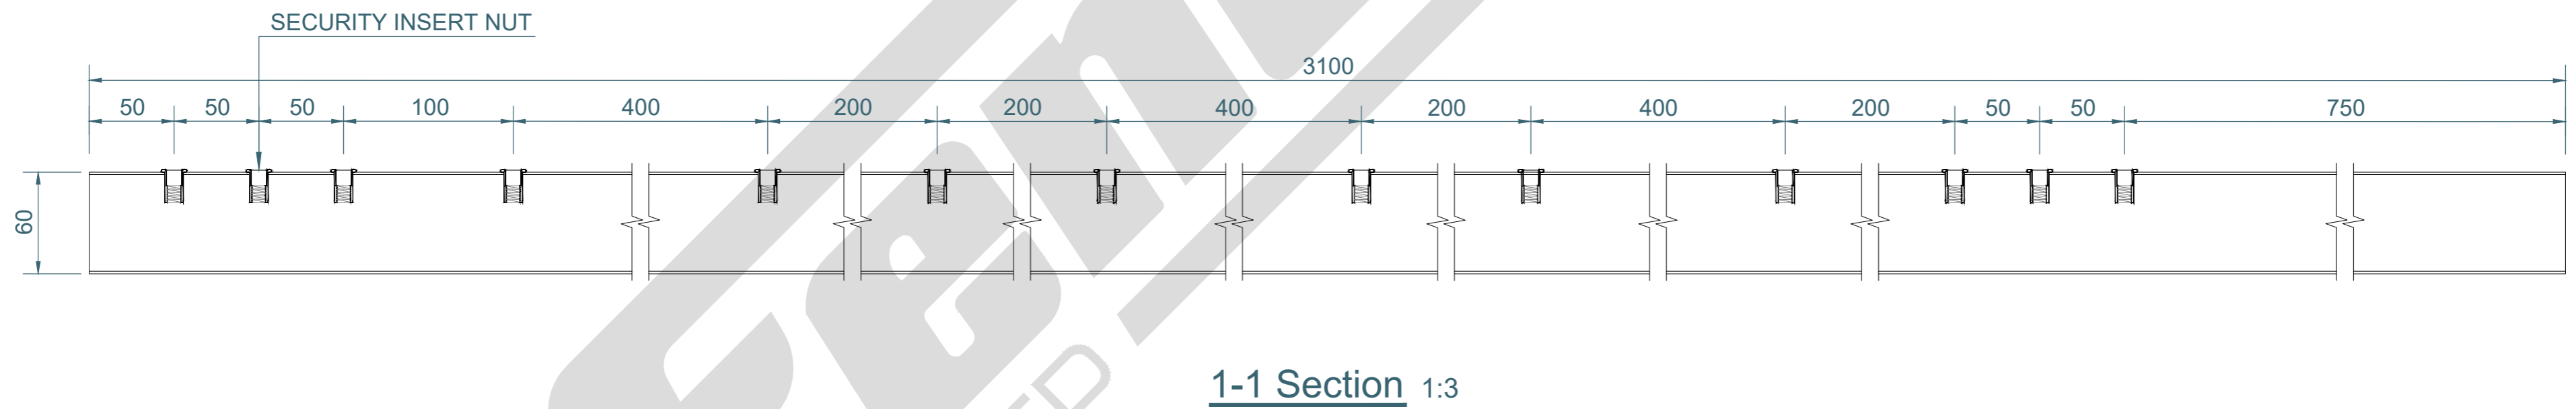

2.4m HIGH 40x60mm INTERMEDIATE DIG IN POST ONLY(AL3100mm)

AA Fencing AA Fencing UK Ltd. The Wireworks Evans Road, Speke Liverpool L24 9PB 0151 363 1234 info@aafencing.co.uk	TITLE: 2.4m HIGH 40x60mm INTERMEDIATE DIG IN POST ONLY(AL3100mm)	SIZE: A2	RVE: 1.0	DRAWN: W.CY	DATE: 15/03/2025	SCALE: 1:3	NOTE: SHOULD ANY DISCREPANCIES BE FOUND WITH THIS DRAWING, PLEASE INFORM AA FENCING. COPYRIGHT OF THIS DRAWING IS OWNED BY AA FENCING UK LIMITED
	WEIGHT: POST 7.1kg				SHEET 2 OF 3		

TWIN MESH FITTINGS

M8x40mm MESH SECURITY INSERT BOLT

SECURITY INSERT NUT

SECURITY KEY

UNIVERSAL FIXING CLIP

TITLE: TWIN MESH FITTINGS

AA Fencing UK Ltd. The Wireworks Evans
Road, Speke Liverpool L24 9PB
0151 363 1234 info@aafencing.co.uk