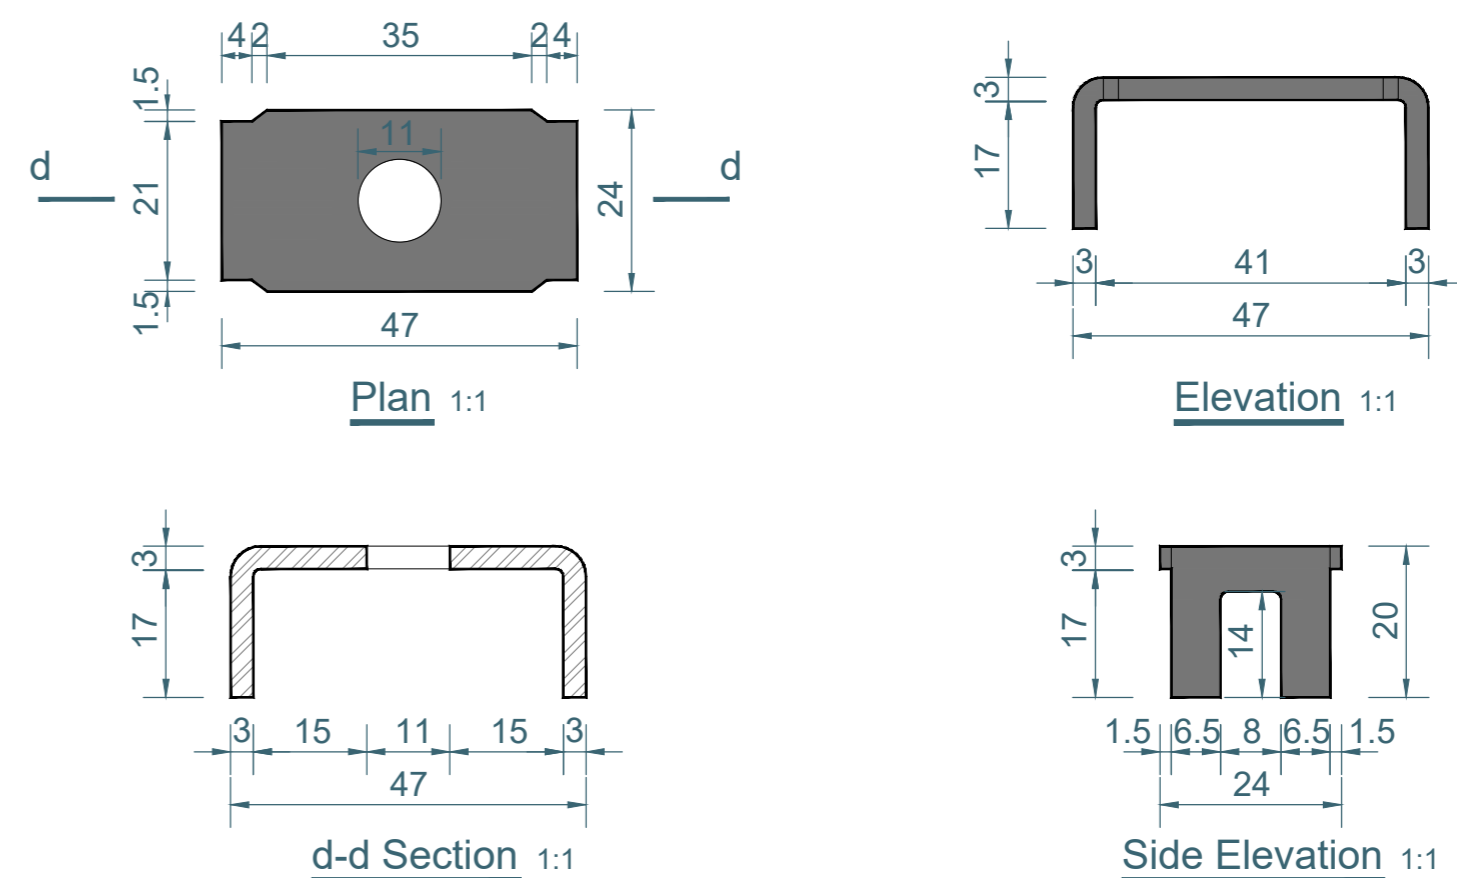

2.4m HIGH 40x60mm INTERMEDIATE DIG IN POST ONLY(AL3100mm)

AA Fencing AA Fencing UK Ltd. The Wireworks Evans Road, Speke Liverpool L24 9PB 0151 363 1234 info@aafencing.co.uk	TITLE: 2.4m HIGH 40x60mm INTERMEDIATE DIG IN POST ONLY(AL3100mm)	SIZE: A2	RVE: 1.0	DRAWN: W.CY	DATE: 15/03/2025	SCALE: 1:3	NOTE: SHOULD ANY DISCREPANCIES BE FOUND WITH THIS DRAWING, PLEASE INFORM AA FENCING. COPYRIGHT OF THIS DRAWING IS OWNED BY AA FENCING UK LIMITED
	WEIGHT: POST 7.1kg				SHEET 2 OF 3		

TWIN MESH FITTINGS

M8x40mm MESH SECURITY INSERT BOLT

SECURITY INSERT NUT

SECURITY KEY

UNIVERSAL FIXING CLIP

TITLE: TWIN MESH FITTINGS

AA Fencing UK Ltd. The Wireworks Evans
Road, Speke Liverpool L24 9PB
0151 363 1234 info@aafencing.co.uk

SIZE:

A2

RVE:

1.0

DRAWN:

W.CY

DATE:

15/03/2025

SCALE:

1:1

WEIGHT: POST 7.1kg

SHEET 3 OF 3

NOTE:

SHOULD ANY DISCREPANCIES BE FOUND WITH THIS DRAWING, PLEASE INFORM AA FENCING. COPYRIGHT OF THIS DRAWING IS OWNED BY AA FENCING UK LIMITED