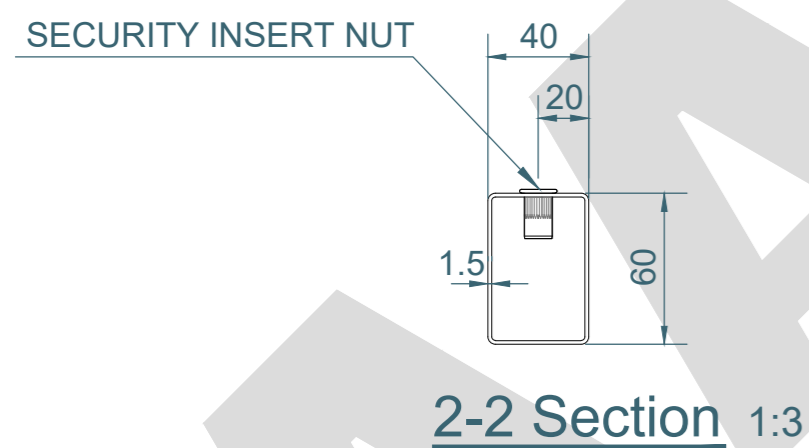

2.4m HIGH 40x60mm INTERMEDIATE DIG IN POST ONLY(AL3100mm)

AA Fencing AA Fencing UK Ltd. The Wireworks Evans Road, Speke Liverpool L24 9PB 0151 363 1234 info@aafencing.co.uk	TITLE: 2.4m HIGH 40x60mm INTERMEDIATE DIG IN POST ONLY(AL3100mm)	SIZE: A2	RVE: 1.0	DRAWN: W.CY	DATE: 15/03/2025	SCALE: 1:3	NOTE: SHOULD ANY DISCREPANCIES BE FOUND WITH THIS DRAWING, PLEASE INFORM AA FENCING. COPYRIGHT OF THIS DRAWING IS OWNED BY AA FENCING UK LIMITED
	WEIGHT: POST 7.1kg				SHEET 2 OF 3		

TWIN MESH FITTINGS

M8x40mm MESH SECURITY INSERT BOLT

SECURITY INSERT NUT

SECURITY KEY

UNIVERSAL FIXING CLIP

TITLE: TWIN MESH FITTINGS

AA Fencing UK Ltd. The Wireworks Evans
Road, Speke Liverpool L24 9PB
0151 363 1234 info@aafencing.co.uk