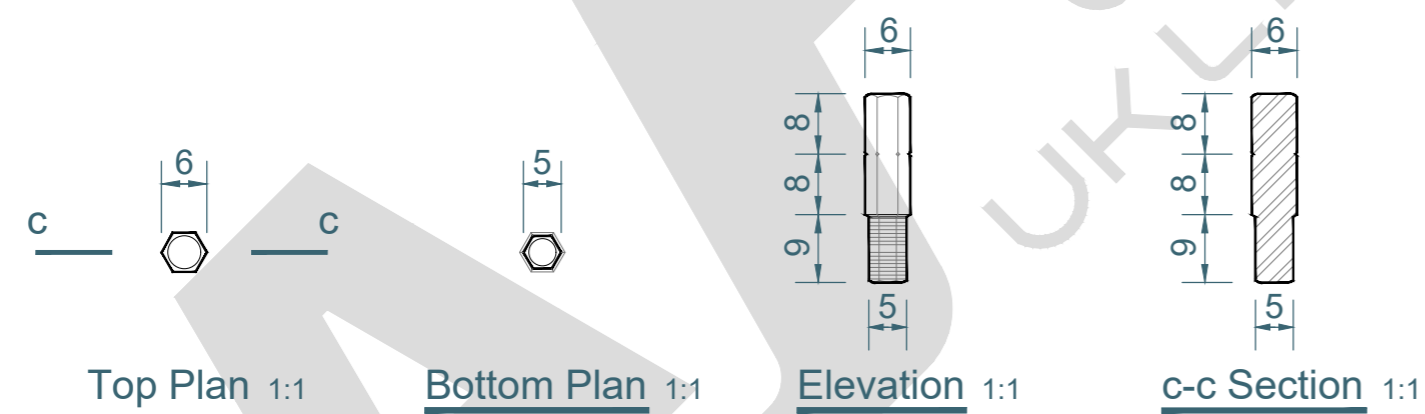

2.4m HIGH 40x60mm INTERMEDIATE DIG IN POST ONLY(AL3100mm)

AA Fencing AA Fencing UK Ltd. The Wireworks Evans Road, Speke Liverpool L24 9PB 0151 363 1234 info@aafencing.co.uk	TITLE: 2.4m HIGH 40x60mm INTERMEDIATE DIG IN POST ONLY(AL3100mm)	SIZE: A2	RVE: 1.0	DRAWN: W.CY	DATE: 15/03/2025	SCALE: 1:3	NOTE: SHOULD ANY DISCREPANCIES BE FOUND WITH THIS DRAWING, PLEASE INFORM AA FENCING. COPYRIGHT OF THIS DRAWING IS OWNED BY AA FENCING UK LIMITED
	WEIGHT: POST 7.1kg				SHEET 2 OF 3		

TWIN MESH FITTINGS

M8x40mm MESH SECURITY INSERT BOLT

SECURITY INSERT NUT

SECURITY KEY

UNIVERSAL FIXING CLIP

TITLE: TWIN MESH FITTINGS

AA Fencing UK Ltd. The Wireworks Evans
Road, Speke Liverpool L24 9PB
0151 363 1234 info@aafencing.co.uk

SIZE:

A2

RVE:

1.0

DRAWN:

W.CY

DATE:

15/03/2025

SCALE:

1:1

WEIGHT: POST 7.1kg

SHEET 3 OF 3

NOTE:

SHOULD ANY DISCREPANCIES BE FOUND WITH THIS DRAWING, PLEASE INFORM AA FENCING. COPYRIGHT OF THIS DRAWING IS OWNED BY AA FENCING UK LIMITED