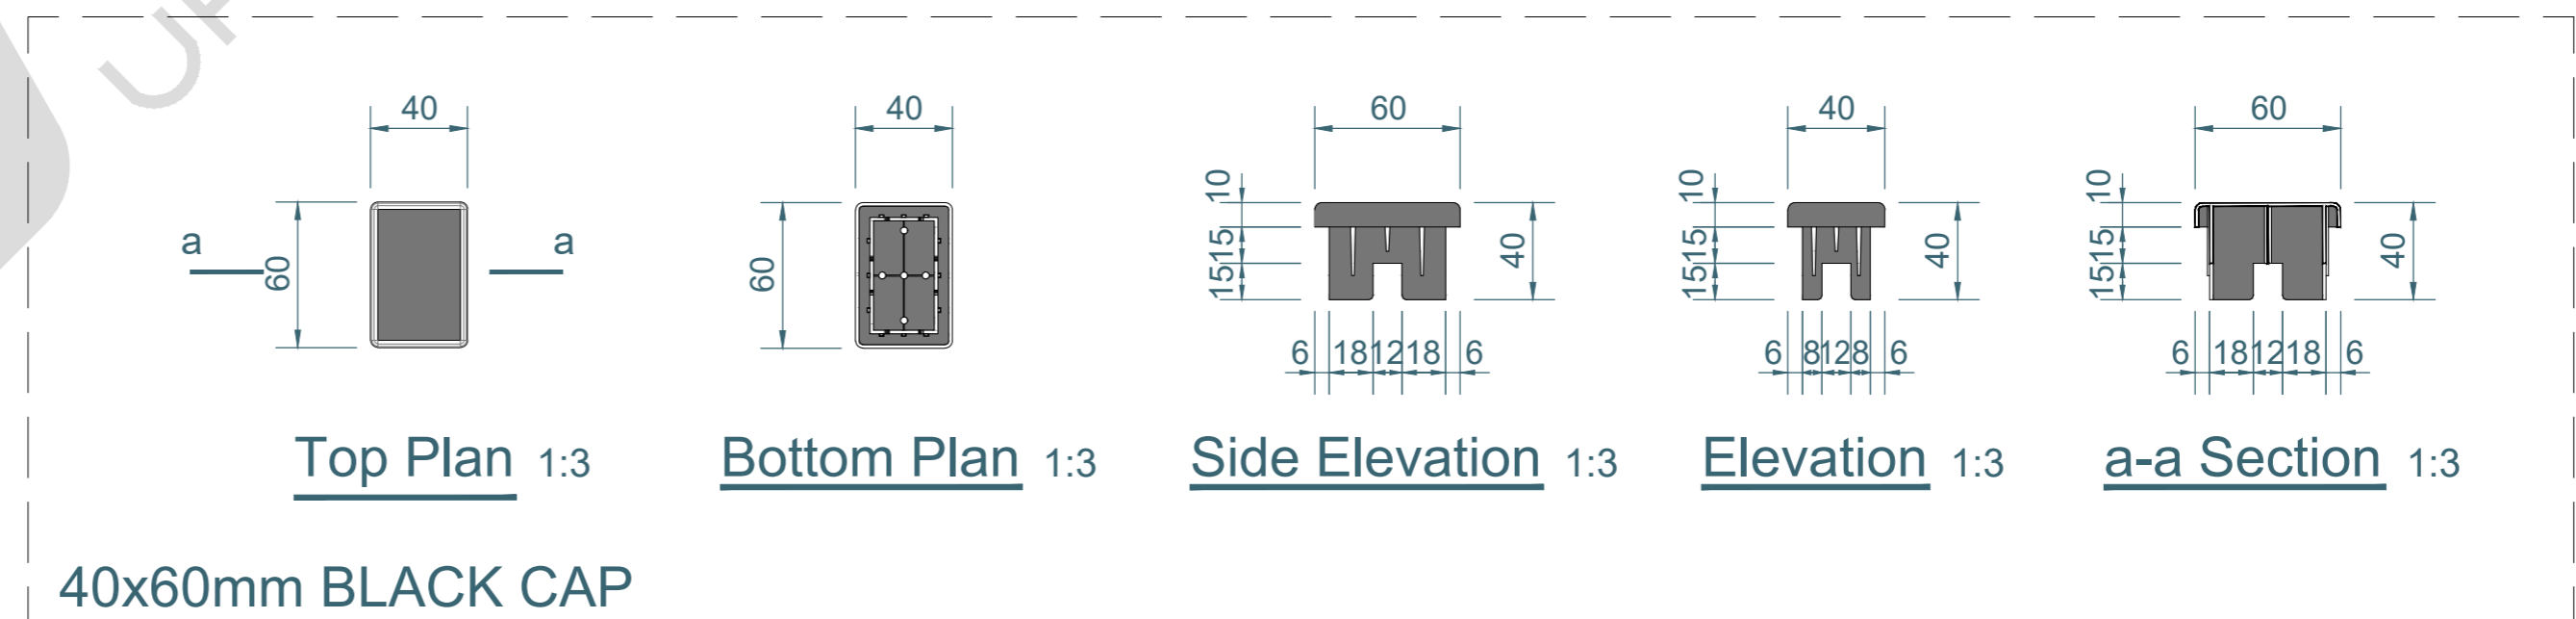

2.4m HIGH 40x60mm INTERMEDIATE DIG IN POST ONLY(AL3100mm)

AA Fencing AA Fencing UK Ltd. The Wireworks Evans Road, Speke Liverpool L24 9PB 0151 363 1234 info@aafencing.co.uk	TITLE: 2.4m HIGH 40x60mm INTERMEDIATE DIG IN POST ONLY(AL3100mm)	SIZE: A2	RVE: 1.0	DRAWN: W.CY	DATE: 15/03/2025	SCALE: 1:3	NOTE: SHOULD ANY DISCREPANCIES BE FOUND WITH THIS DRAWING, PLEASE INFORM AA FENCING. COPYRIGHT OF THIS DRAWING IS OWNED BY AA FENCING UK LIMITED
	WEIGHT: POST 7.1kg				SHEET 2 OF 3		

TWIN MESH FITTINGS

M8x40mm MESH SECURITY INSERT BOLT

SECURITY INSERT NUT

SECURITY KEY

UNIVERSAL FIXING CLIP

TITLE: TWIN MESH FITTINGS

AA Fencing UK Ltd. The Wireworks Evans
Road, Speke Liverpool L24 9PB
0151 363 1234 info@aafencing.co.uk

SIZE:

A2

RVE:

1.0

DRAWN:

W.CY

DATE:

15/03/2025

SCALE:

1:1

WEIGHT: POST 7.1kg

SHEET 3 OF 3

NOTE:

SHOULD ANY DISCREPANCIES BE FOUND WITH THIS DRAWING, PLEASE INFORM AA FENCING. COPYRIGHT OF THIS DRAWING IS OWNED BY AA FENCING UK LIMITED